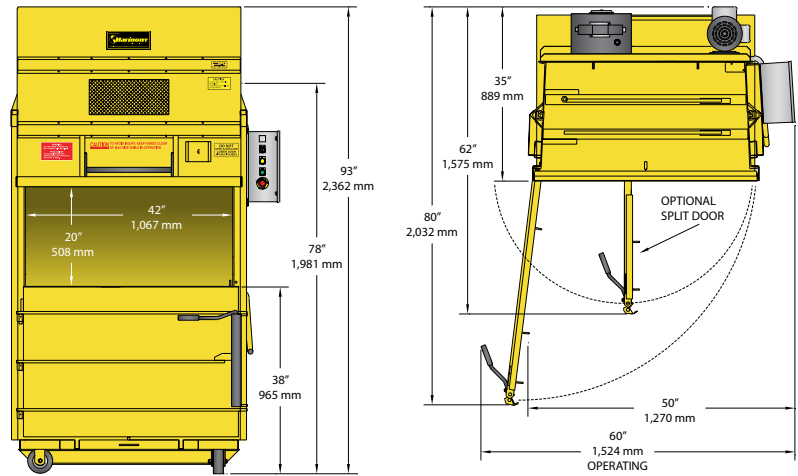

M42BC Vertical Stockroom Baler

Standard M42BC Features:

- Control panel is UL® listed
- Four slots for tying bales
- Easy to service and maintain
- Meets or exceeds all ANSI and OSHA safety standards

SPECIFICATIONS

Bale Size	22" x 42" x up to 30" (559 mm x 1,067 mm x up to 762 mm)
Bale Weight (corrugated)	up to 180 lbs. (82 kg)
Ram Pressure	25,134 lbs. max (11,401 kg)
Cycle Time	11 seconds
Cylinder	4" bore (102 mm) 1.5" rod (38 mm) 10" stroke (254 mm)
Motor	2 horsepower, 1,725 RPM, TEFC
Pump	Two-stage
Electrical Power	115/230 volt, 1 phase, 60 hz
Bale Eject	Manual lever
Bale Tying	Strapping or polyethylene twine

DIMENSIONS

Loading Door Opening	20" x 42" (508 mm x 1,067 mm)
Unloading Door Height	38" (965 mm)
Overall Height	93" (2,362 mm)
Overall Depth	35" (889 mm)
Overall Width	50" (1,270 mm)
Depth with Door Open	80" (2,032 mm)
Width with Door Open	60" (1,524 mm)
Shipping Height	78" (1,981 mm)
Shipping Weight	1,475 lbs. (669 kg)
Installation and Operating Area	33.3 square feet (3.1 square meters)

Specifications subject to change without notice.